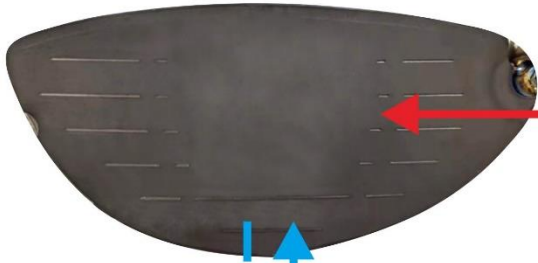

MODEL A

Iron

MODEL B

MODEL A

Putter

MODEL B

MODEL A

Driver

change
sole

MODEL B

STAINLESS

COSTOM 455

C300

C300