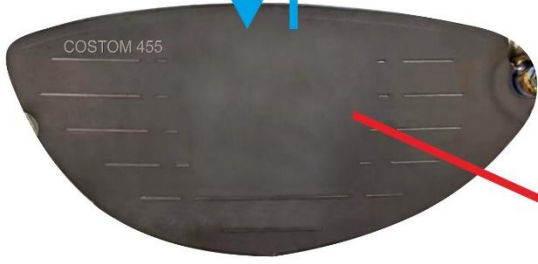

change
sole

MODEL B

STAINLESS

COSTOM 455

C300

C300