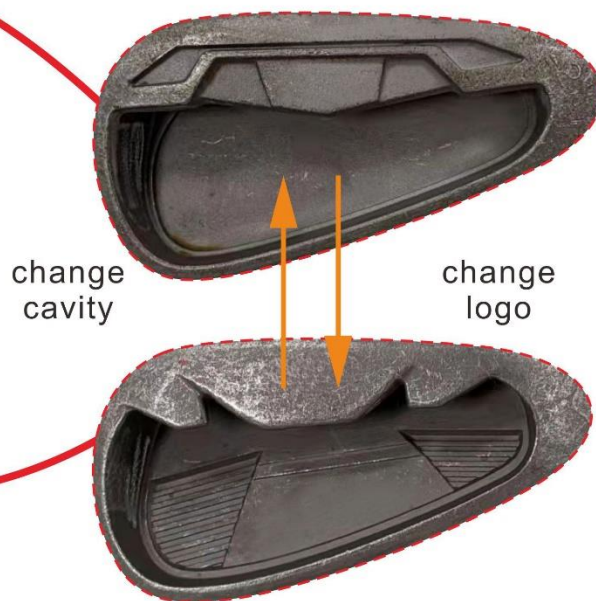

MODEL A

Iron

MODEL B

MODEL A

Putter

MODEL B

MODEL A

Driver

change
sole

MODEL B

STAINLESS

COSTOM 455

C300

C300